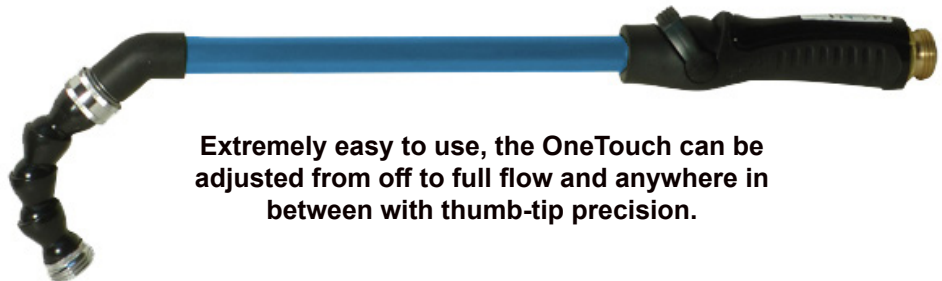

WB U - 14
13-14 Gallons of Usable Water
\$820.38

WB U - 18
17-18 Gallons of Usable Water
\$1,062.50

OneTouch Valve

- **Easy Slide Valve**
Easy to adjust and throttle
- **Brass Threads**
Durable
- **Full Flow**
11 gpm @ 40 psi
- **Rubber Over Mold**
Soft but Durable Grip
- **Male GHT Brass Fitting**
Fits all Watering Machines

NEW! The OneTouch Deluxe Water Wand
The Valve offers thumb-tip control of your water flow.

The Latest in Hi-Flo Drip-Proof Watering Wands

Extremely easy to use, the OneTouch can be adjusted from off to full flow and anywhere in between with thumb-tip precision.