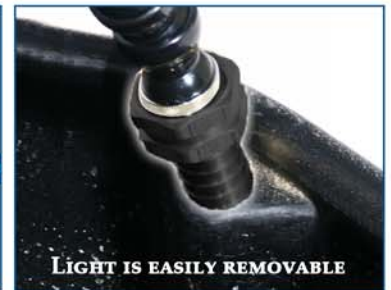

# LED LIGHT FOR THE DELUXE WAND

KEEP YOUR EYE ON THE TARGET

ATTACHES TO WAND

ROTATES 360°

FLEXIBLE

CWI ADAPTER

## LED Nano Light

- Super Bright (10 lumens) & Lightweight (only .36 oz.)
- Includes (4) IEC-LR41 Coin Cell Batteries
- 100,00 HR LED Never Needs Replacing
- Up to 8 Hours Battery Life
- Waterproof

PLANT-TECH<sub>2</sub>O, Inc.  
www.thewaterboy.net  
516.483.7845  
plant-tech@thewaterboy.net