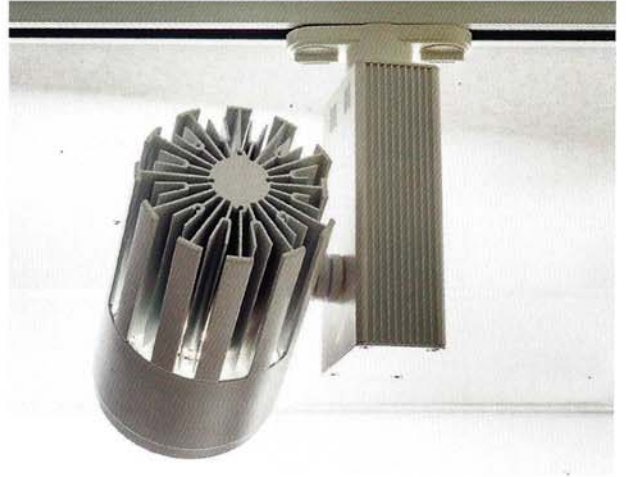

LED SENIOR SPOTLIGHT SERIES

WE OFFER SPECIAL LED TRACK LIGHTING THAT IS CE AND ROHS APPROVED
AND HAS A UL APPROVED LED DRIVER

LED LIGHTING SPECS:

LED TRACK LIGHT

Power: 40W

CCT: 5,500K

Beam Angle: 60 degrees

Input Vol.: AC 100-270v, 50-6- Hz

Number of wires: 3 (2 conductors, 1 ground)

Phase: Single

Coverage: 1.5 to 2 square meters (15-20 square feet)

Certifications: CE, RoHs approved, UL approved LED Driver

567-1 South Leonard Street, Waterbury, CT 06708