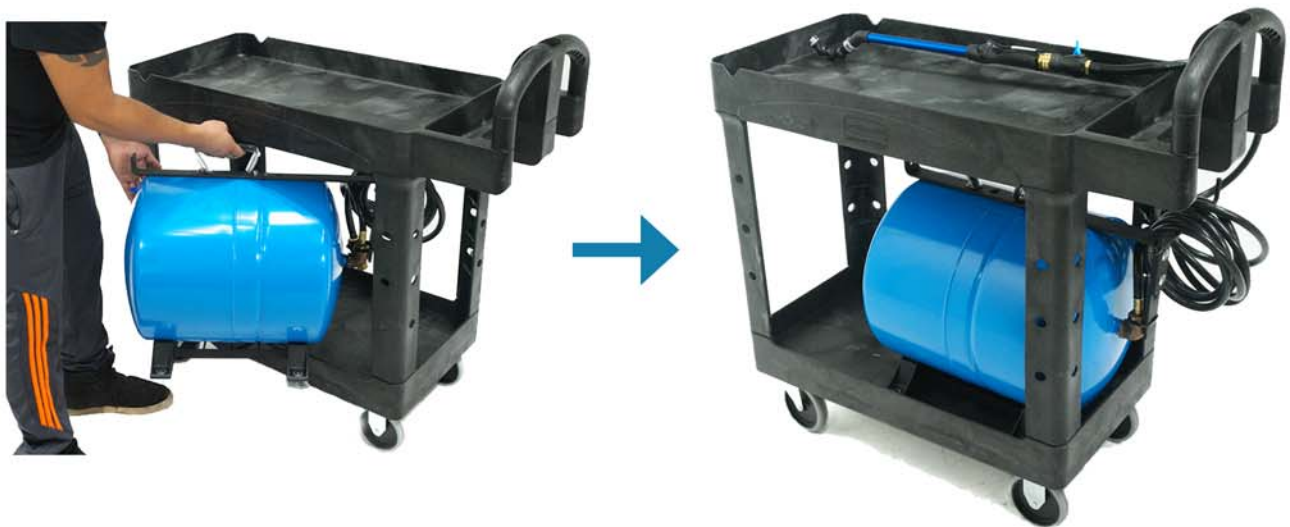

"RETRO" 11 GALLON

TRANSFORM YOUR RUBBERMAID CART
INTO A VERSATILE WATERING MACHINE

SIMPLY PLACE, FILL AND WATER

UNIQUE HYDRO-TANK PUMPS WATER WITHOUT ELECTRICITY OR BATTERY POWER

WB RETRO - 11 G SPECS

- Length/Width/Height: 24" x 16" x 20"
- Tank Size: 14 gallons
- Empty Weight: 30 lbs.
- Filled Weight: 130 lbs.
- Filling Time: 3-4 min
- Hose Length: 12" SuperFlex Hose
- Sink to Hose Adapter
- Deluxe Wand w/Extendo Flex No Drip Tip

WHEEL TO DESIRED LOCATION AND WATER