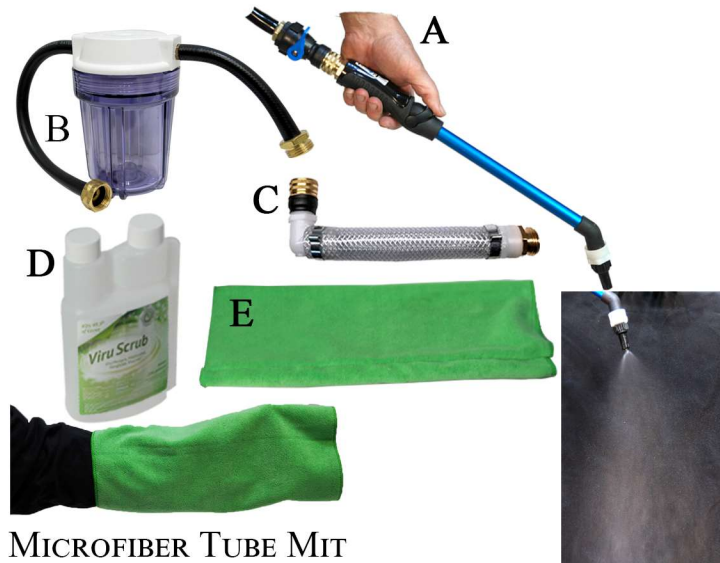

**1.5 Gal.
Capacity**

- Depth/Width/Height
- 12" x 12" x 20"
- 15 lbs. Empty
- 37 lbs. Filled

Retractable Handle

Professional, Portable, Versatile, Effective & Reliable

THE VIR-X COMPONENT KIT

- A- DELUXE SPRAY WAND / A2 MINI WAND
- B- LARGE INFUSER
- C- SMALL INFUSER / C2 MINI INFUSER
- D- SQUEEZE & POUR BOTTLE
- E- MICROFIBER TUBE MIT